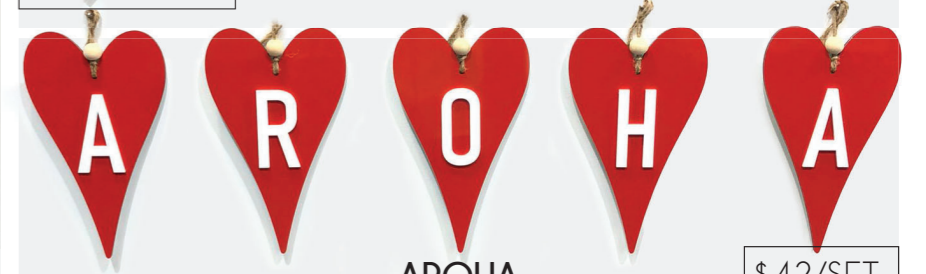

COPPER CIRCLES

$47.50 EACH

AROHA

$42/SET