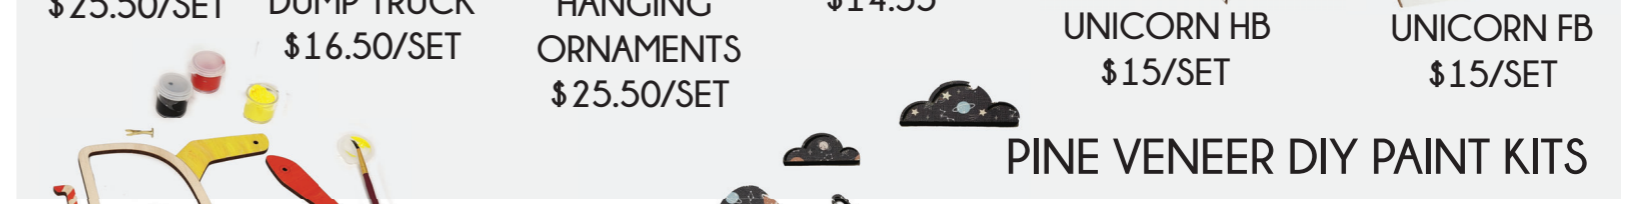

\$16.50/SET

FARM ANIMALS HANGING ORNAMENTS

\$25.50/SET

DIGGER \$14.55

UNICORN HB \$15/SET

UNICORN FB \$15/SET

PINE VENEER DIY PAINT KITS

HAIRCLIP TIDY